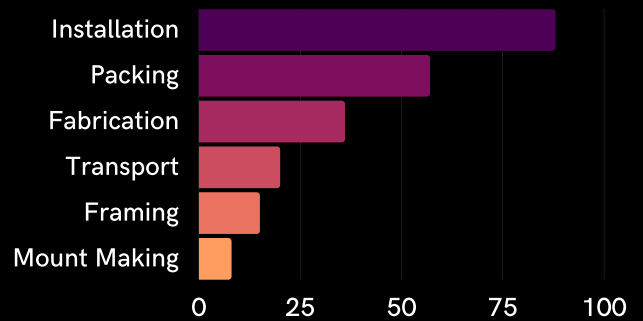

BECTU ART TECHNICAL SURVEY

In 2019 we conducted the first-ever art technician survey. With 101 respondents we got a great overview of what is happening out there for art technical professionals.

www.bectuarttechnician.com

Nearly all of the respondents of the survey see themselves as Art Technicians. As we all probably know we do a bit of everything!

FREELANCE VS. PERMANENT FULL TIME

HOW LONG HAVE YOU BEEN A TECH?

AVERAGE PAY RATES:

PERMANENT FULL TIME
£27,000 ANNUALLY

Lowest is £11,600
Highest was £50,000

FREELANCE
£19 AN HOUR

Lowest is £9.20
Highest was £120 an hour

SHOULD WE GET PAID MORE FOR OUR SKILLS?

SHOULD THERE BE A MINIMUM HOURLY RATE ABOVE THE NATIONAL MINIMUM WAGE?

BECTU Art Technician Branch is focused on a variety of labour issues and protecting the rights of employees. Learn more about what we do and how we work together towards positive change.

Learn more at www.bectuarttechnician.com