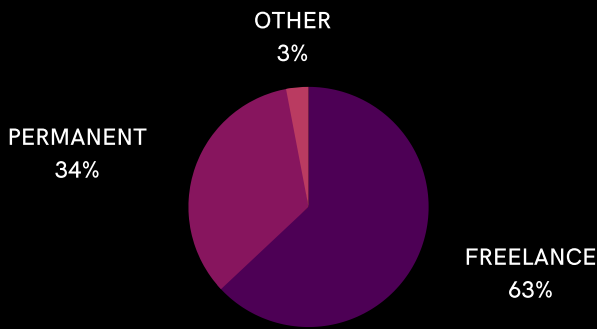

BECTU ART TECHNICAL SURVEY

In 2019 we conducted the first-ever art technician survey. With 101 respondents we got a great overview of what is happening out there for art technical professionals.

www.bectuarttechnician.com

Nearly all of the respondents of the survey see themselves as Art Technicians. As we all probably know we do a bit of everything!

FREELANCE VS. PERMANENT FULL TIME

HOW LONG HAVE YOU BEEN A TECH?

AVERAGE PAY RATES: