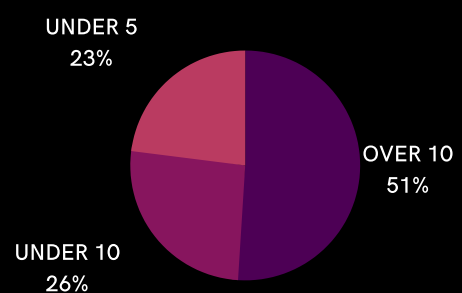

BECTU ART TECHNICAL SURVEY

In 2019 we conducted the first-ever art technician survey. With 101 respondents we got a great overview of what is happening out there for art technical professionals.

www.bectuarttechnician.com

Nearly all of the respondents of the survey see themselves as Art Technicians. As we all probably know we do a bit of everything!

FREELANCE VS. PERMANENT FULL TIME

HOW LONG HAVE YOU BEEN A TECH?

AVERAGE PAY RATES: