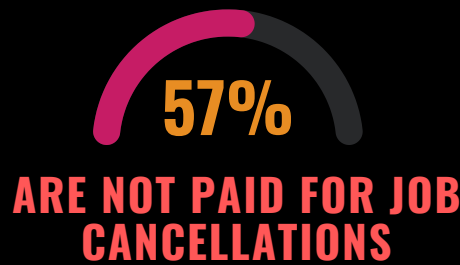

PERMANENT FULL TIME
£27,000 ANNUALLY

Lowest is £11,600
Highest was £50,000

FREELANCE
£19 AN HOUR

Lowest is £9.20
Highest was £120 an hour

SHOULD WE GET PAID MORE FOR OUR SKILLS?

SHOULD THERE BE A MINIMUM HOURLY RATE ABOVE THE NATIONAL MINIMUM WAGE?